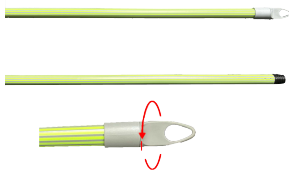

BALMORAL INTL TECHNICAL SHEET

Two-tone reinforced metal handle, green & grey, rotating tip, 1.30m (Italian thread)

EAN	3 701 209 300 744
HS CODE	7323990090
ORIGIN	Italy
REF	930074
COLOURS	green, grey, black

Specifications

PRODUCT SIZE	Length (cm)	Diameter (cm)	Weight (kg)	Thickness (cm)			
	120	2,1	0,167	0,28			
COMPOSITION	Material 1	Material 2	Material 3				
—	Sheathed metal	TPR	Polypropylene				
CARTON	QTY per box	Length (cm)	Width (cm)	Height (cm)	Volume (m3)	Product weight (kg)	Weight with box
—	24	130	13	13	0,02197	4,008	4,218
PALETTIZATION	Packages per	Number of layers	QTY per pallet	Weight (kg)	Volume (m3)	Total QTY	
	21	8	168	708,624	3,691	4 032	