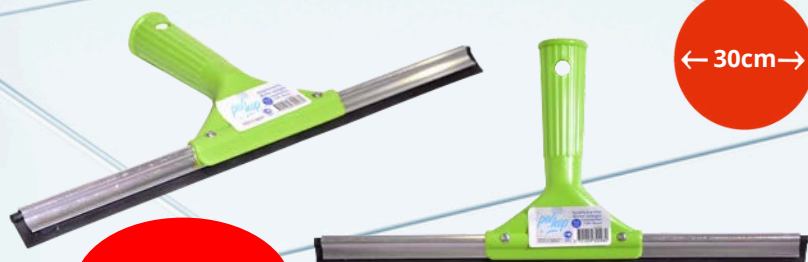

Les raclettes vitres
Window squeegees

LES VITRES WINDOWS

← 30cm →

5% DISCOUNT

Ref. 930098

Made in France

25

Raclette lave-vitres SHINE SHINE Window squeegee

Un caoutchouc naturel sur une monture métallique anti-rouille pour nettoyer facilement, sans laisser de trace, les vitres.

Natural rubber on a rustproof metal frame for easy, streak-free window cleaning.